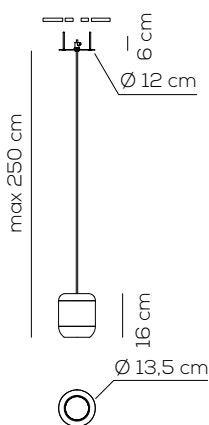

standard canopy

recessed canopy

SP URBAN P I (RECESSED)

kg 1,7 m³ 0,02

URBAN / solo con illuminazione verso il basso / downward lighting only / driver not included

Type	Article	CCT	Colours	Source (LCC)
SP	URBAN P I	1 2700K	BC wrinkled white	LCC 17,5W - diffused beam
		2 3000K*	BR matt bronze	
		3 3500K	NI matt nickel	

CE IP20 CRI90 500mA - 34,7Vdc **LED** ~2200 lm* ~125 lm/W*

foro - hole 1 x Ø 3 cm + 2 x Ø 1,4 cm / profondità min -min depth 10 cm

example composition code **SP URBANPI 3 BR LCC**
Casambi compatibile / Casambi compatible.